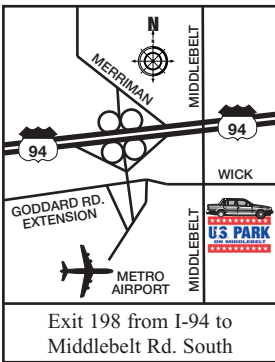

Detroit Metro Airport Parking

U.S. PARK ON MIDDLEBELT

9601 Middlebelt Rd. • Romulus, MI 48174
www.us-park.com

Daily Rate With This Coupon is

\$9⁰⁰ per day
TAXES INCLUDED

Avoid the hassles of airport traffic, allow us to serve you with pick up or drop off of family and friends.

Save Time – Lot close to the terminals with easy access from I-94 & I-275.

Save Money – Low daily rates, and continuous free shuttle service.

Save Worry – Open 24/7 with lighted, fenced and continuous patrolled lot.